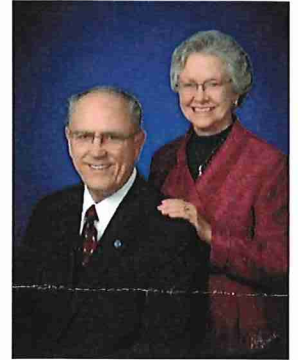

BEAMS

Bible Education and Missionary Service
P.O. Box 10200 • 15444 Duckworth Road • Gulfport, MS 39505-0200
Phone (228) 832-1096 • Fax (228) 832-1695

Rene' J. Freret, D.D.
President

Phone
(228) 832-1096

René and Freda Freret

Loss of a Great Servant of God

Missionary Tommy Tillman, passed away on Thursday, December 10, 2020. He was a missionary to Russian sailors in New Orleans, Louisiana and to the lepers in Thailand and Mongolia. In Thailand, Bro. Tommy established homes for leper children, churches for lepers, and a school for teaching children of lepers. For many years, the Beams ministry has supplied Bibles to him.