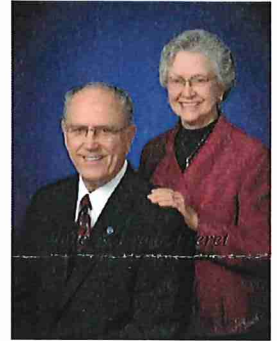

René & Freda Freret